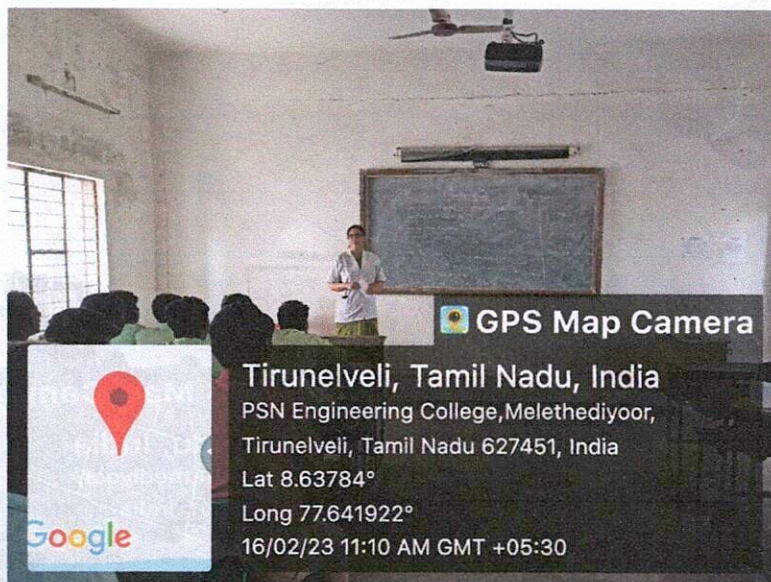

PSN ENGINEERING COLLEGE

Melathediyoor, Palayamkottai Taluk, Tirunelveli District, Pin - 627 152.

(Approved by AICTE and Affiliated to Anna University)

An ISO 9001 : 2015 Certified Institution

Website : www.psnec.ac.in Email : principal@psnec.ac.in

☎ 04634-279078, 279079 ☎ Fax : 04634-279078

ISO 9001 : 2015

Program on Applied Mathematics (QUIZ)

Name of the Program	Mathematics Quiz
Conducted on	16th February 2023
Duration	1 ½ Hrs
Venue	PSNEC Seminar Hall
Number of participates	60
Dept/Year/Semester	S&H Department first year students
Objective of the Program	To understand the basic applications and logical thinking of Mathematics

The Program started at 11.00 a.m.

A quiz program entitled “**Mathematical applications**” for **1st year students** conducted by Mathematics Staff member **Mrs. Fathime Jasmine, AP/Maths** in PSNEC Seminar hall. **Prof. Dr.Devarajan, Prof/Maths** took care of all arrangements. **Mr. Sairam, AP/Maths** covered all activities by taking photos and assisted Prof Devarajan for the program.

Students are motivated to participate in each and every topic of the questions asked by the staff members. They shared their ideas and answered all questions with full swing.

The following are the photo copies of the program.

Mrs. G. Fathima Jasmine, AP/ Maths explaining about the concepts used in the quiz and asking questions.