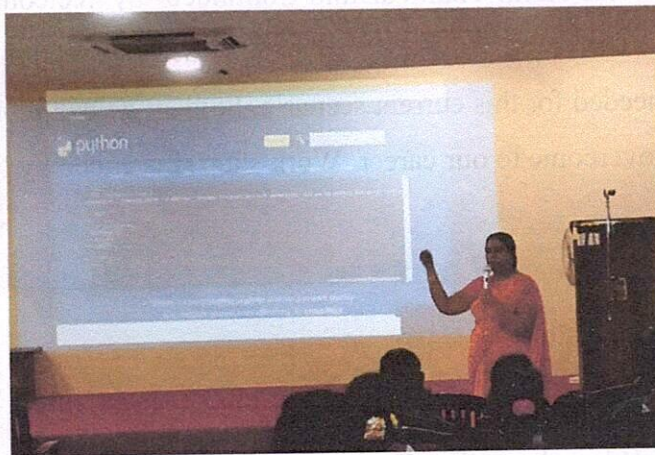

Chief Guest Address presented by Dr. N. Prabhu, Director PSNEC.

Guest giving Lecture on Goal Setting.