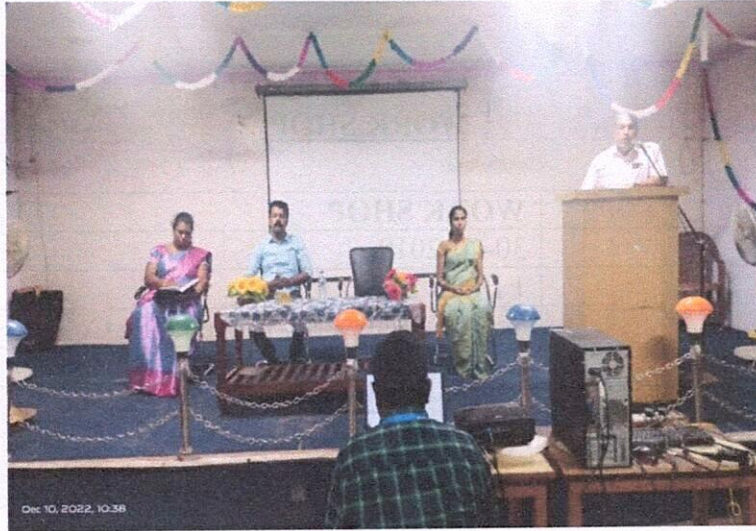

PSN ENGINEERING COLLEGE

Melathediyoor, Palayamkottai Taluk, Tirunelveli District, Pin - 627 152.

(Approved by AICTE and Affiliated to Anna University)

An ISO 9001 : 2015 Certified Institution

Website : www.psnec.ac.in Email : principal@psnec.ac.in

☎ 04634-279078, 279079 ☎ Fax : 04634-279078

Photo copies: