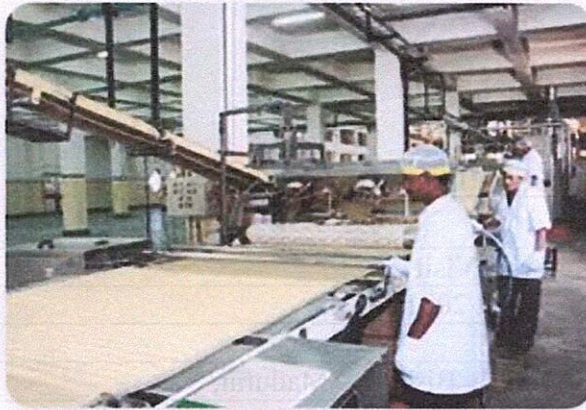

PSN ENGINEERING COLLEGE

Melathediyoar, Palayamkottai Taluk, Tirunelveli District, Pin - 627 152.

(Approved by AICTE and Affiliated to Anna University)

An ISO 9001 : 2015 Certified Institution

Website : www.psnec.ac.in Email : principal@psnec.ac.in

☎ 04634-279078, 279079 Fax : 04634-279078

Photo copies:

Raja Family Biscuits , Madurai