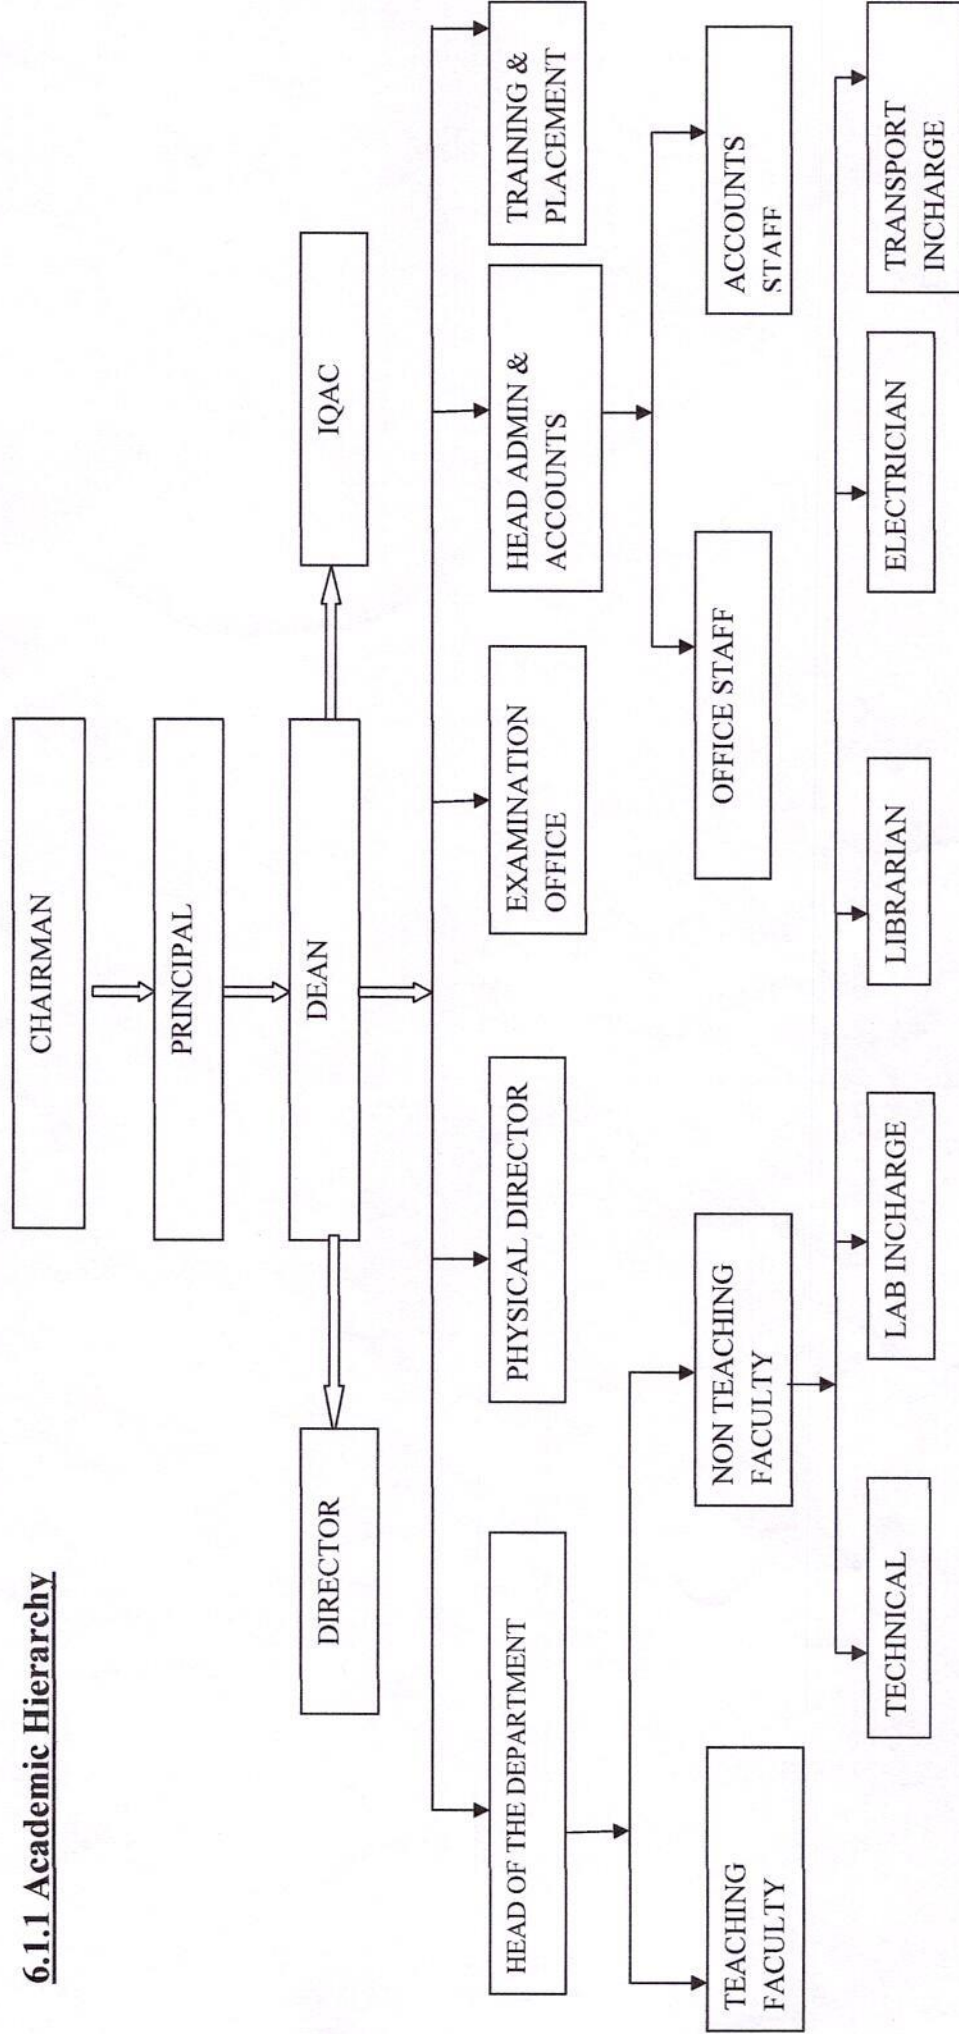

6.1.1 Academic Hierarchy

PRINCIPAL
Dr. M.S. KAVINUMBAR
Principal
PSN ENGINEERING COLLEGE
Melathediyoor, Palayamkottai