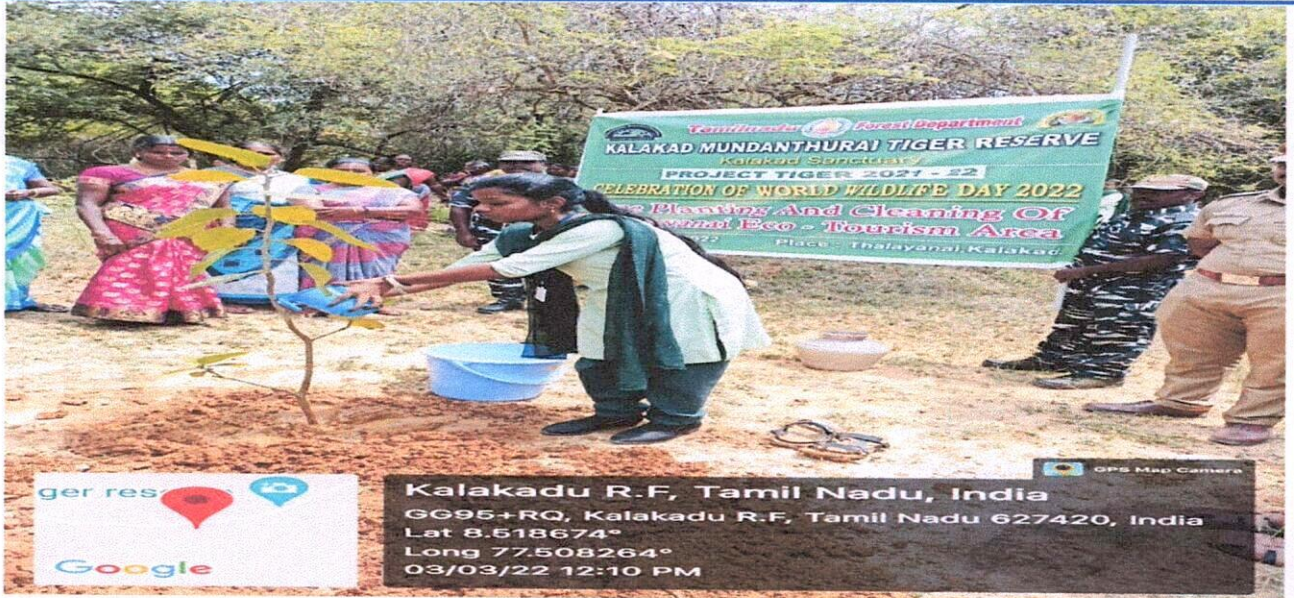

PSN ENGINEERING COLLEGE

Melathediyoor, Palayamkottai Taluk, Tirunelveli District, Pin - 627 152.

(Approved by AICTE and Affiliated to Anna University)

An ISO 9001 : 2015 Certified Institution

Website : www.psnec.ac.in Email : principal@psnec.ac.in

☎ 04634-279078, 279079 Fax : 04634-279078

ISO 9001 : 2015

Our students celebrating of planting saplings at THALAYANAI due to world wild life day along with KALAKAD MUNDANDURAI tiger reservation forest team.