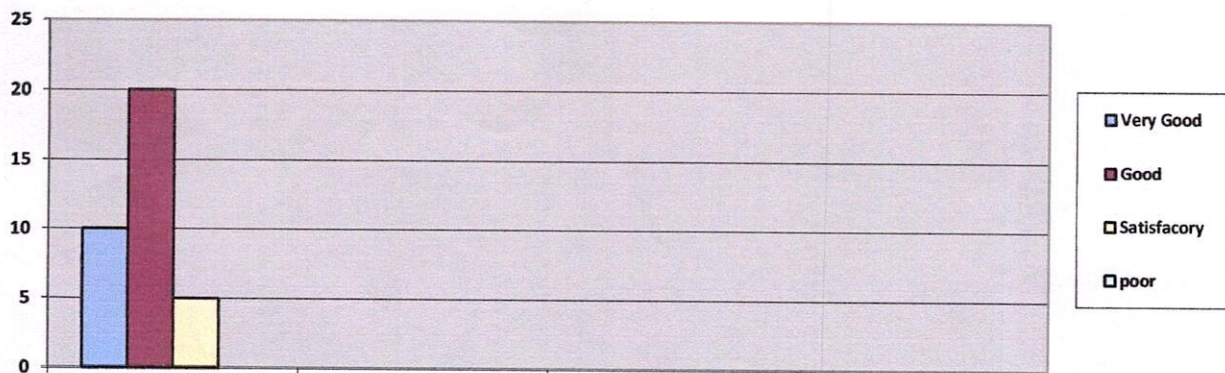

Feedback Analysis Graph

The students are benefited and felt very useful about this program and also they gained much knowledge on Competitive Exams and facing the interview

Description:

- Based on the feedback received from the students many of the students suggested to conduct more career orientation Program.
- Some of the students gave suggestion to have training classes related to competitive exams.

Action Taken:

- Based on the feedback given by the students we have proposed to conduct more career orientation classes.
- We are planning to conduct test sessions for the students as early as possible.

In charge

HOD

Dr.G.Hariharan
HOD/CSE
PSN Engineering College
Tirunelveli-627 112

Principal
Dr. M.S. RAVIKUMAR
Principal
PSN ENGINEERING COLLEGE
Melathediyoor, Palayamkottai
Tirunelveli - 627 112