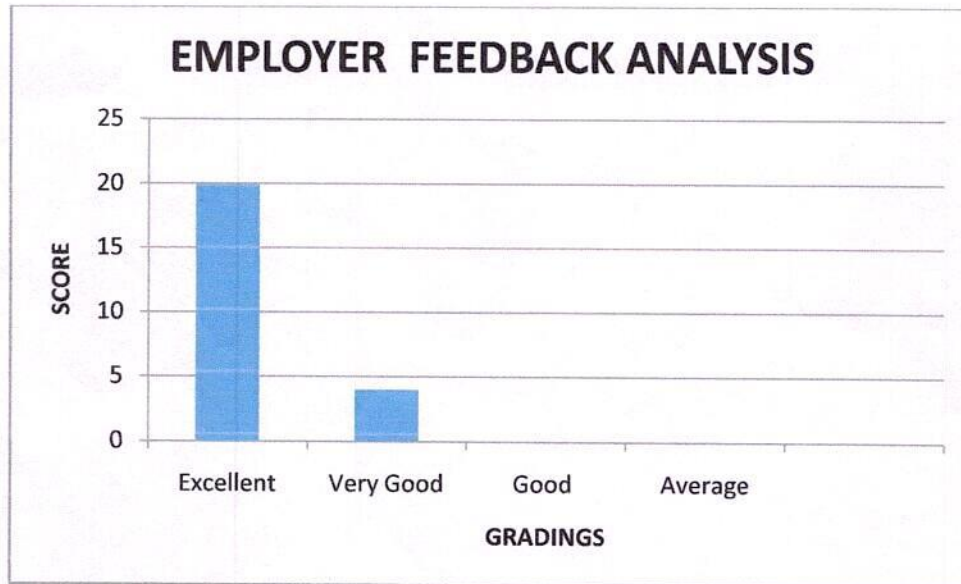

EMPLOYER FEEDBACK ANALYSIS REPORT

Summary

- It was found from their feedback, the employers strongly agreed that the candidates from our institution who are employed in their organization have good employability skills required for them.
- It was noted that the students are open to innovative ideas and learning new techniques.
- Employers strongly agreed more than 70% of our students are well tuned with ethos of their organizations.
- They agreed that the candidates from our institution maintain a cordial relationship with subordinates and higher officials.
- In general, the employers are happy with the student of our institute and they rated the performance of our students as good.