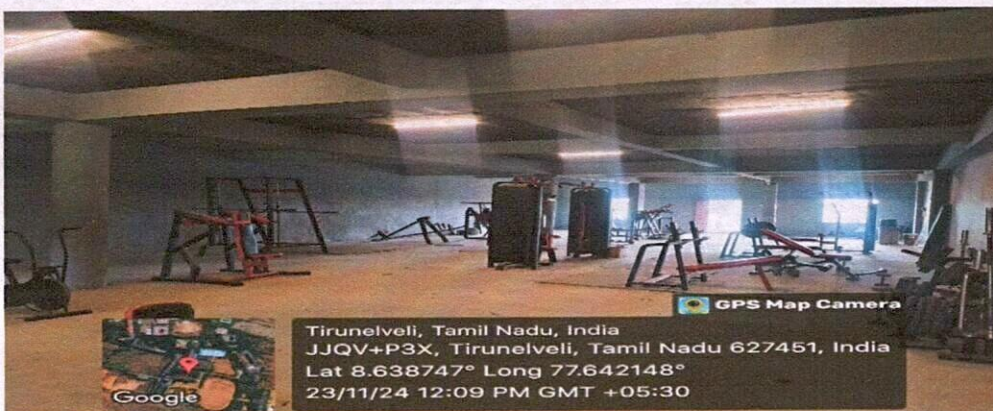

PSN ENGINEERING COLLEGE

AN ISO 9001 : 2015 CERTIFIED INSTITUTION

(Approved by AICTE and Affiliated to Anna University)

Recognized by 'UGC' under section 2(f)

Accredited by NAAC with 'A' Grade

Melathediyoor, Tirunelveli District, Pin - 627 152.

E-mail : principalpsnec@gmail.com
989psnec@gmail.com

Website : www.psnec.ac.in

☎ : 04634 - 279079, 94425 91131
Fax : 04634 - 279078, 279681

PSNEC GYM